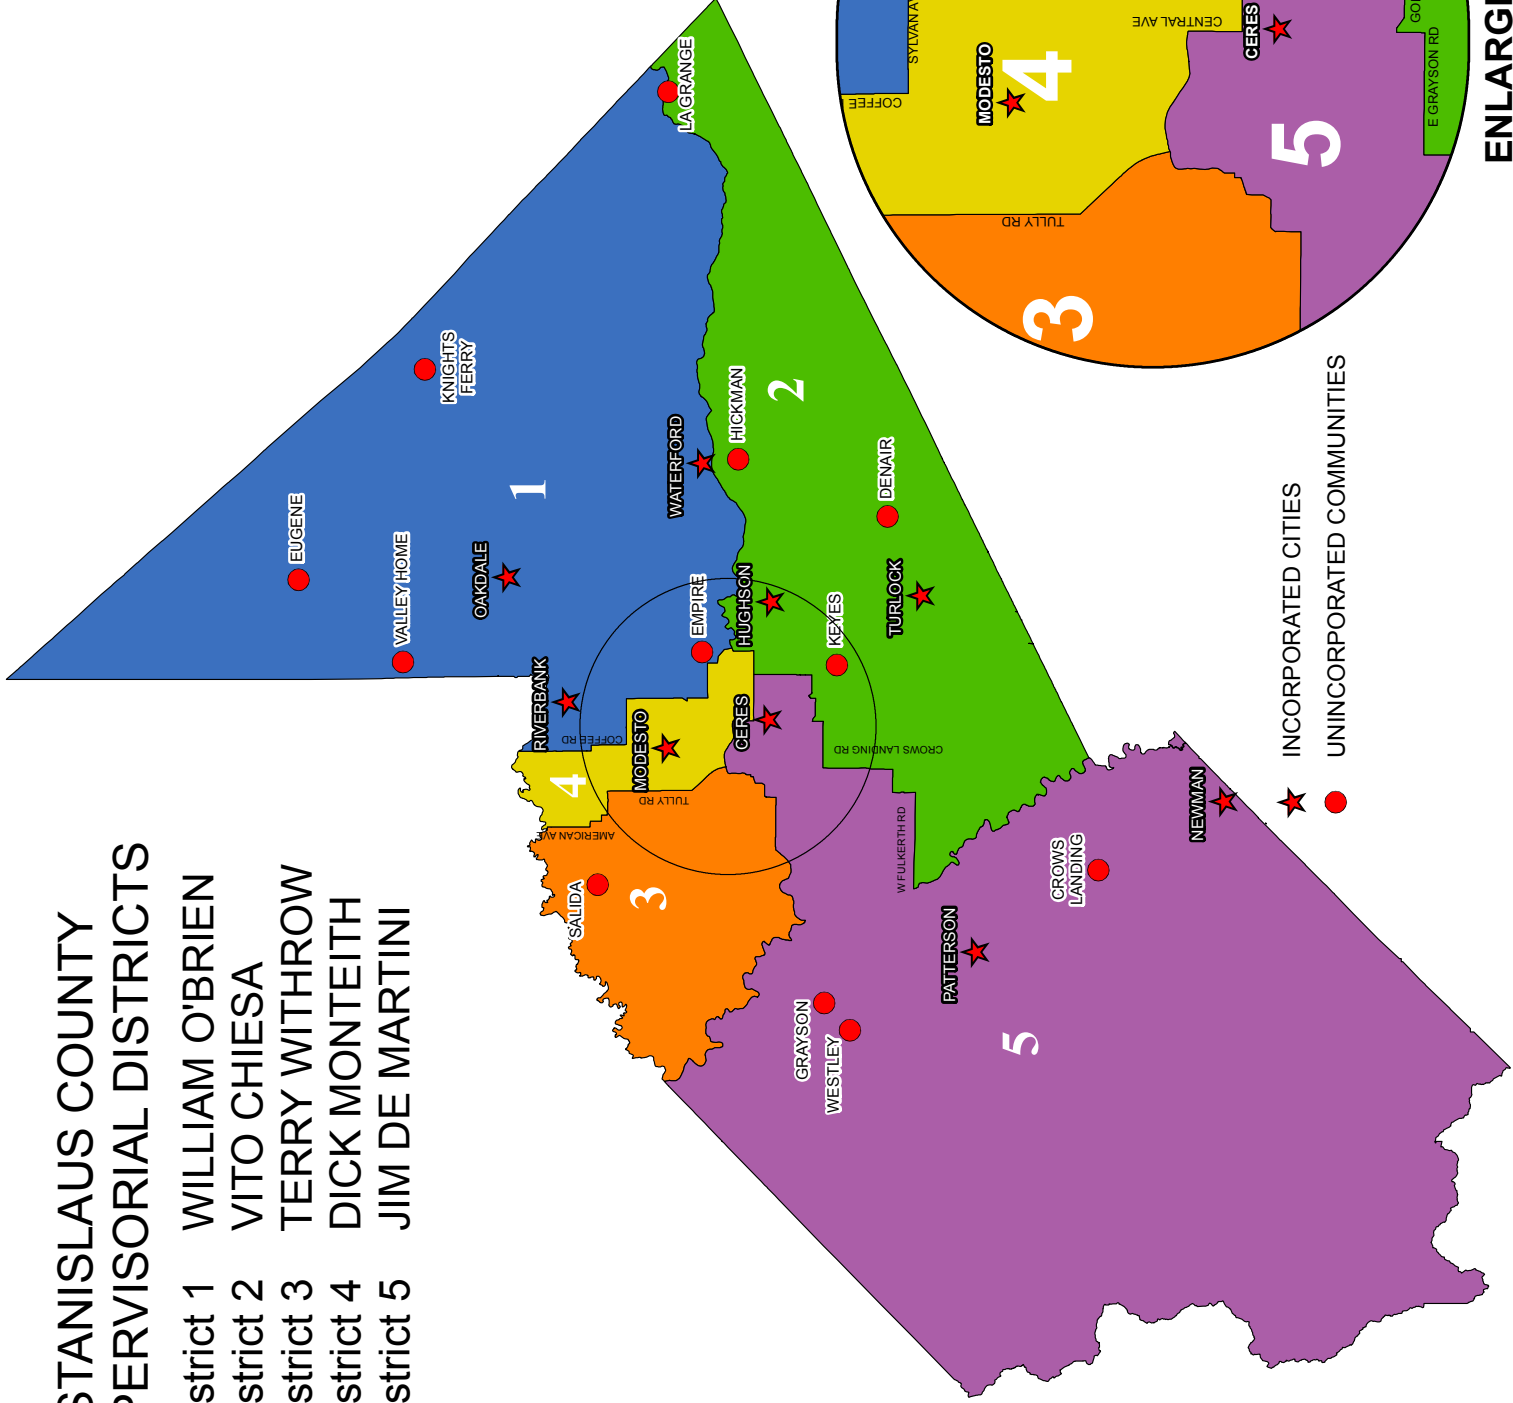

STANISLAUS COUNTY SUPERVISORIAL DISTRICTS

- District 1 WILLIAM O'BRIEN
- District 2 VITO CHIESA
- District 3 TERRY WITHROW
- District 4 DICK MONTEITH
- District 5 JIM DE MARTINI

★ INCORPORATED CITIES
● UNINCORPORATED COMMUNITIES

ENLARGEMENT