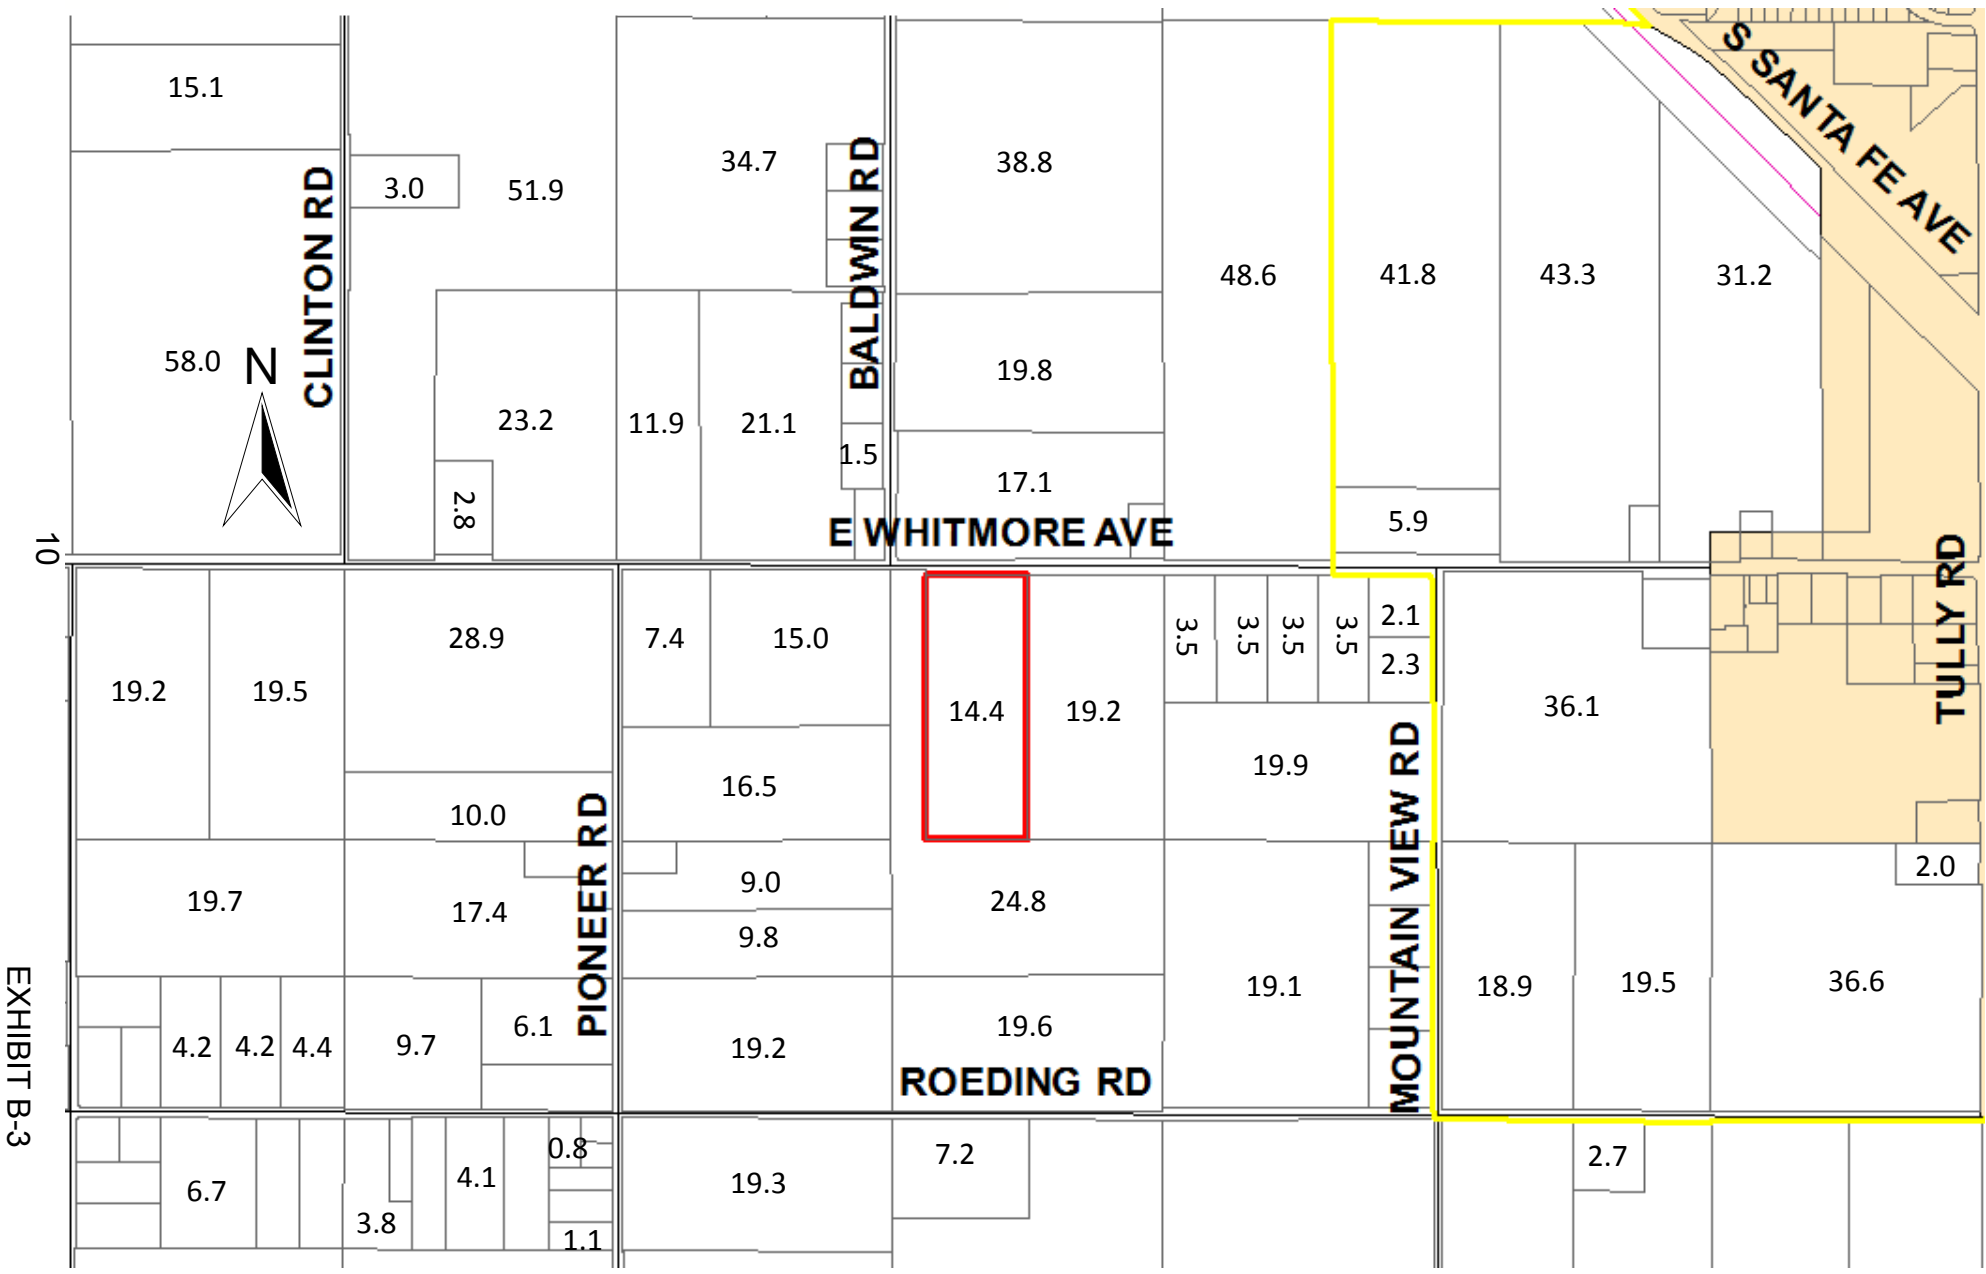

UP PLN2015-0006

ORCHARD RITE – PACIFIC DISTRIBUTING, INC.

AREA MAP

EXHIBIT B

UP PLN2015-0006

ORCHARD RITE – PACIFIC DISTRIBUTING, INC.

GENERAL PLAN MAP

EXHIBIT B-1

UP PLN2015-0006
ORCHARD RITE – PACIFIC DISTRIBUTING, INC.
ZONING MAP

EXHIBIT B-2

9

UP PLN2015-0006

ORCHARD RITE – PACIFIC DISTRIBUTING, INC.

ACREAGE MAP

EXHIBIT B-3

10

UP PLN2015-0006

ORCHARD RITE – PACIFIC DISTRIBUTING, INC.

2013 AERIAL

UP PLN2015-0006

ORCHARD RITE – PACIFIC DISTRIBUTING, INC.

2013 AERIAL

12

EXHIBIT B-5